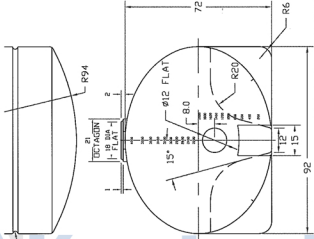

THE BEST PLACE FOR TANKS