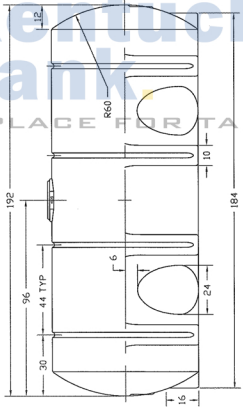

THE BEST PLACE FOR TANKS