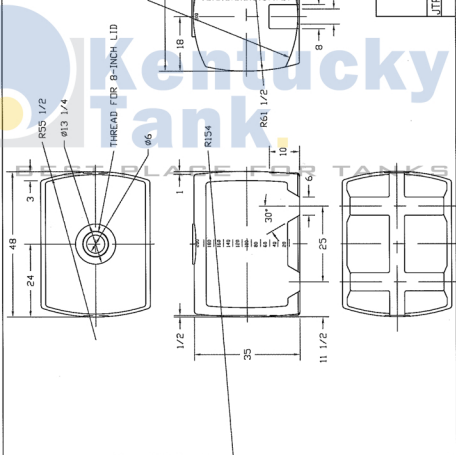

Kentucky Tank

THE BEST BLADE FOR TANKS

REVISED		DATE		APPROVED	
DATE	BY	DESCRIPTION	DATE	BY	APPROVED

- 34 — 31 3/4
- 28 — 28 7/16
- 26 13/16 25 1/4
- 23 11/16 22 3/16
- 20 5/8 19 1/8
- 17 5/8 16 1/8
- 14 9/16 13
- 11 1/2 10
- 8 3/8 6 3/4
- 5 3/16 3 7/16
- 0

 ST. BONIFACIUS, MN		DATE		REV	
		DATE	BY	DATE	BY
200 GALLON PCO TANK		JTP 05JUN97	B	1/16	1