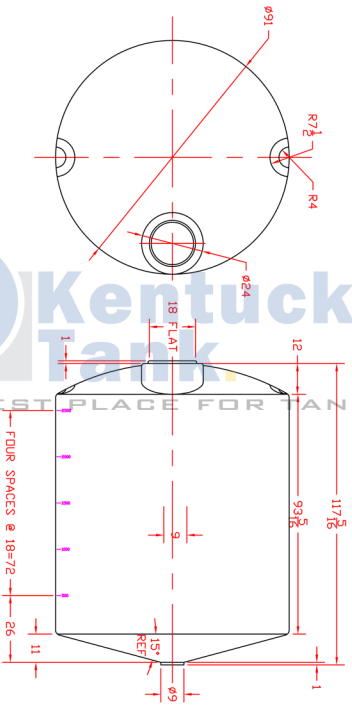

REVISIONS		DATE	APPROVED
ZONE	REV	DESCRIPTION	

Kentucky Tank
THE BEST PLACE FOR TANKS

NORWESCO		ST. BONIFACIUS, MN	
3000 GAL CONE BOTTOM TANK X 15DEG		JTP 21SEP98	
SCALE 1/24	DWG NO.	SIZE FROM NO.	REV
SHEET			